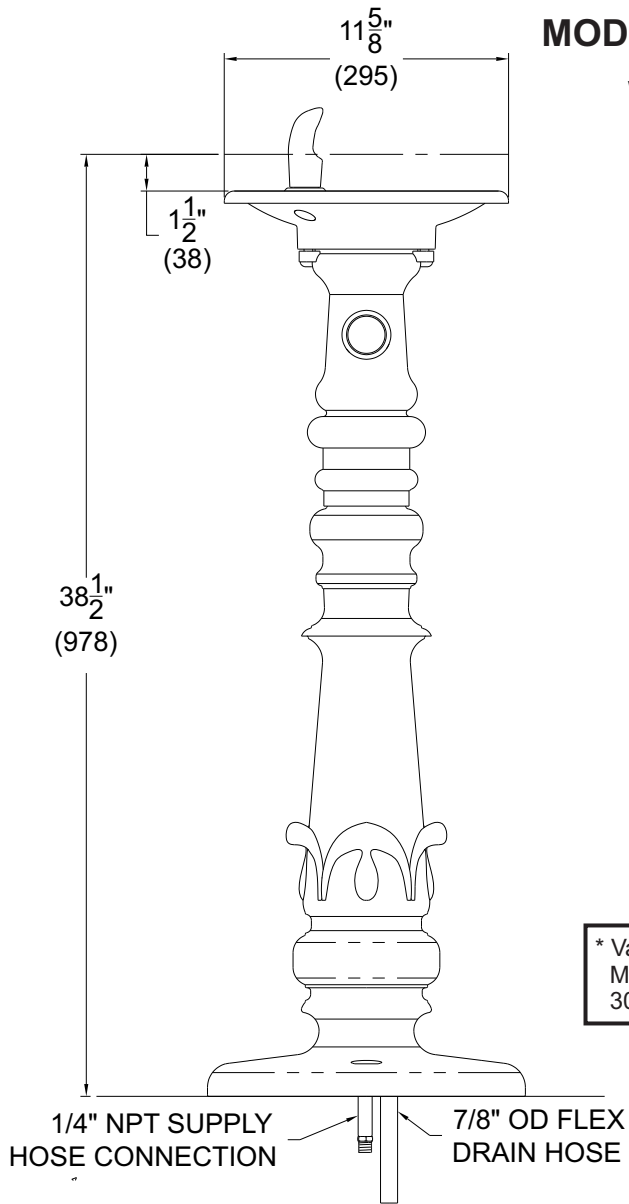

TRADITIONAL DRINKING FOUNTAINS

Classic Series MODEL M-C76C OLD STYLE DRINKING FOUNTAIN WITH BOWL ON PEDESTAL

* Valve specifications:
Minimum/Maximum Pressure
30 to 100 psi.

Murdock Mfg.™ warrants that its products are free from defects in material or workmanship under normal use and service for a period of one year from date of shipment. Murdock's liability under this warranty shall be discharged solely by replacement or repair of defective material, provided Murdock™ is notified in writing within one year from date of shipment, F.O.B. Industry, California.

SELECTION SUMMARY & APPROVAL FOR MANUFACTURING	Model Number & Options _____	Quantity _____	All dimensions are subject to manufactures tolerance of plus or minus 1/2" nominal and subject to change without notice. Murdock assumes no responsibility for use of void or superseded data. Dimensions may change with the addition of optional accessories. Murdock Mfg.™, Member of Morris Group International™. Please visit www.murdockmfg.com for most current specifications.
	Company _____		
	Contact _____	Title _____	
	Signature (Approval for Manufacturing) _____	Date _____	

MURDOCK MFG. • 15125 Proctor Avenue • City of Industry, CA 91746 USA
Phone 800-453-7465 or 626-333-2543 • Fax 626-855-4860 • www.murdockmfg.com

Member of MORRIS GROUP INTERNATIONAL