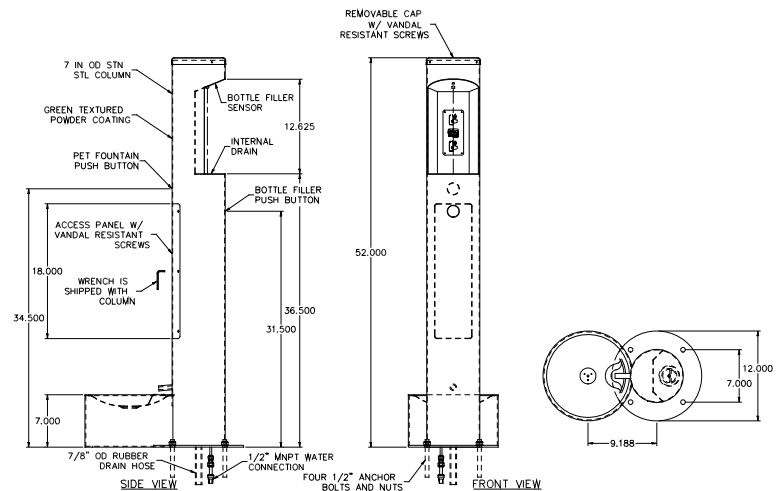

Standard Features:

- Heavy gage, all stainless steel construction
- Push button and sensor operation or push button operation only
- Easily replaceable lead and cyst water filter
- Proper height for ADA reach access guideline
- Simple surface mounting

Available Options:

- HB1: Hose bibb
- HB3: Vandal-resistant hose bibb
- PF: Integral pet fountain at grade
- IAP: In-ground anchor plate
- LOGO: Customer Specified Logo
- FRU1: Year-round, freeze-resistant below grade valve

Models with Push Button and Sensor Operation:

- M-OBF4: Satin Stainless Finish (Standard)
- M-OBF5: Green Powder-Coated
- M-OBF6: Red Powder-Coated
- M-OBF7: Blue Powder-Coated

Models with Push Button Operation Only:

- M-OBFM4: Satin Stainless Finish (Standard)
- M-OBFM5: Green Powder-Coated
- M-OBFM6: Red Powder-Coated
- M-OBFM7: Blue Powder-Coated

MURDOCK MANUFACTURING

Drinking Fountains and Hydrants

P.O. Box 3527 • City of Industry, CA 91744-0527 U.S.A.

Tel 800-45-DRINK • 626-333-2543 • info@murdockmfg.com

www.murdockmfg.com

MORRIS GROUP
INTERNATIONAL
www.morrisgroup.co